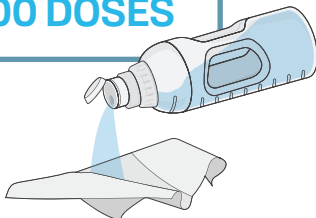

5ML DOSER

1000 DOSES