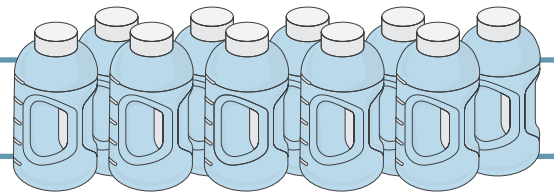

DISTEL

c

DOSING SYSTEM

The DISTEL DOSING SYSTEM is intended for the cleaning and disinfection of surfaces of non-invasive medical devices and equipment, and of hard non-porous environmental surfaces.

A 500ml bottle of DISTEL DOSING SYSTEM concentrate generates measured doses of surface disinfectant solution for application via a Doser, Foamer or Sprayer.

The DISTEL DOSING SYSTEM working solution is effective against bacteria, yeasts and viruses including coronaviruses from 3 minutes.

It also destroys DNA and RNA.

ELIMINATE SINGLE-USE PLASTIC WIPES

Designed to be repurposed and reused, the DISTEL DOSING SYSTEM keeps the environment in mind.

A 500ml bottle of DISTEL DOSING SYSTEM concentrate delivers 10 x 500ml bottles of working solution.

The DISTEL DOSING SYSTEM can be used with any spreader to create freshly made surface disinfectant wipes on the go. Choose a sustainably sourced spreader to reduce single-use plastic waste.

500ML BOTTLE OF CONCENTRATE

1

BOTTLES OF WORKING SOLUTION

10

5ML DOSER

1000 DOSES

0.75ML FOAMER

6666 DOSES

1ML SPRAYER

5000 DOSES

USE THE SPREADER OF YOUR CHOICE

MANUFACTURED IN THE UK

REUSABLE BOTTLES

DESTROY CORONAVIRUSES IN 3 MINUTES