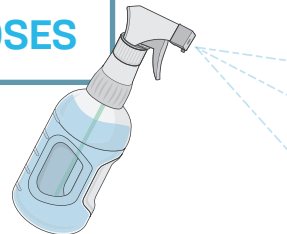

1ML SPRAYER

5000 DOSES